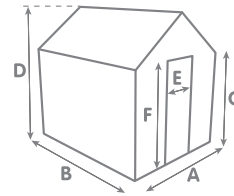

EVOLUTION TEN

ALTON EVOLUTION TEN

Cedar Greenhouses

10'8" Wide (3247mm)

- High Eaves • Toughened glass • Cedar bar capping • Guttering & Downpipes
- Auto-vents • Ground level door threshold • Metal Base

Specification

- High eaves (5'7") for more space
- Extremely strong Cedar framework
- Toughened safety glass & screw in bar capping as standard
- Sliding double door with low level threshold
- Aluminium gutter plus downpipes
- Auto-vents included (see table)
- 10 year framework Guarantee
- Extendable to any length

R138

Dimensions

- A = 3247mm (10'8")
- B = See table
- C = 1700mm (5'7")
- D = 2510mm (8'3")
- E = 1190mm (4'7")
- F = 1890mm (6'2")

Metal base

Low level door threshold

Downpipes included

Note all prices shown are the net discounted prices incl VAT at 20%.

Nominal Base length Actual base length (B)	6'6" 1976mm	8'6" 2606mm	10'7" 3236mm	12'9" 3866mm	8'3" EXTENSION 2520mm
Greenhouse with Cedar capping	£2585	£2970	£3280	£3508	£1493
No of roof vents (automatic)	One	Two	Three	Four	Two
Large pane toughened safety glass	✓	✓	✓	✓	✓
No of Louvre side vents	One	Two	Two	Two	Two
Special Offer	£1939	£2227	£2460	£2631	£1120
Product Code	4154	4155	4156	4147	N/A
4 slat (25") wide Aluminium Staging (Moss)	£107 £140	£230 £172	£272 £204	£315 £236	£230 £172
2 slat (12") wide Aluminium Shelf (Moss)	£156 £117	£184 £138	£212 £159	£240 £180	£184 £138
Aluminium bar capping system (Moss)	£109 £142	£230 £173	£270 £203	£311 £233	£154 £115