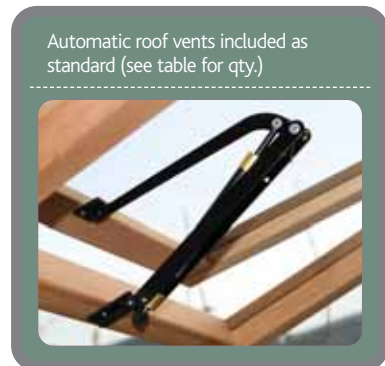

EVOLUTION TEN

ALTON EVOLUTION TEN

Cedar Greenhouses

10'8" Wide (3247mm)

- High Eaves • Toughened glass • Cedar bar capping • Guttering & Downpipes
- Auto-vents • Ground level door threshold • Metal Base

Specification

- High eaves (5'7") for more space
- Extremely strong Cedar framework
- Toughened safety glass & screw in bar capping as standard
- Sliding double door with low level threshold
- Aluminium gutter plus downpipes
- Auto-vents included (see table)
- 10 year framework Guarantee
- Extendable to any length

R138

Dimensions

- A = 3247mm (10'8")
- B = See table
- C = 1700mm (5'7")
- D = 2510mm (8'3")
- E = 1190mm (4'7")
- F = 1890mm (6'2")

Metal base

Low level door threshold

Downpipes included

Note all prices shown are the net discounted prices incl VAT at 20%.

Nominal Base length Actual base length (B)	6'6" 1976mm	8'6" 2606mm	10'7" 3236mm	12'9" 3866mm	8'3" EXTENSION 2520mm
Greenhouse with Cedar capping	£2585	£2970	£3280	£3508	£1493
No of roof vents (automatic)	One	Two	Three	Four	Two
Large pane toughened safety glass	✓	✓	✓	✓	✓
No of Louvre side vents	One	Two	Two	Two	Two
Special Offer	£1939	£2227	£2460	£2631	£1120
Product Code	4154	4155	4156	4147	N/A
4 slat (25") wide Aluminium Staging (Moss)	£107 £140	£230 £172	£272 £204	£315 £236	£230 £172
2 slat (12") wide Aluminium Shelf (Moss)	£156 £117	£184 £138	£212 £159	£240 £180	£184 £138
Aluminium bar capping system (Moss)	£109 £142	£230 £173	£270 £203	£311 £233	£154 £115