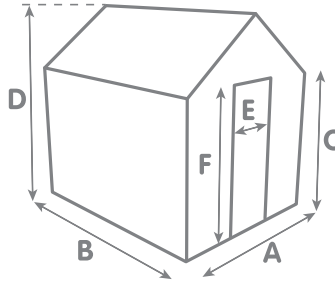

ALTON AMATEUR

8' WIDE (2430MM)

- ✓ Traditional sloping design
- ✓ Toughened Glass
- ✓ Cedar
- ✓ Concrete kerbs
- ✓ Guttering
- ✓ VentAccess

SPECIFICATION

- Red Cedar Frame - warm and pest resistant
- Sloping sides - better light transmission
- Very good ventilation
- Ease of assembly - delivered in glazed sections
- Guttering & downpipes included
- Unique sliding 'VentAccess' side vents
- Concrete base kerbs for strong anchorage

4L R32

25% OFF

8x10 Alton Amateur shown with optional staging & shelf

DIMENSIONS

- A = 2430mm (8')
- B = See table
- C = 1650 (5'5")
- D = 2130mm (7')
- E = 760mm (2'6")
- F = 1800mm (5'11")

All height measurements include the base kerbs.

Base kerbs

Eaves braces

Fit a padlock if req

Nominal Base length	5'6"	8'0"	10'6"	13'0"	15'7"	5' Extension
Actual base length (B)	1670mm	2430mm	3200mm	3960mm	4750mm	1520mm
Greenhouse – treated cedar wood	£2,679	£2,999	£3,427	£3,832	£4,254	£913
Concrete base kerbs	✓	✓	✓	✓	✓	✓
No. of roof vents standard	One	One	Two	Two	Two	One
No. of low level "VentAccess" vents	Two	Two	Four	Four	Six	Two
Guttering/downpipes (both sides)	✓	✓	✓	✓	✓	✓