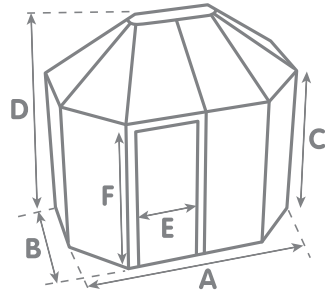

INCLUDES CONCRETE KERBS › INCLUDES GUTTERING › INCLUDES STAGING

**ALTON** OCTAGONAL

8'6" X 8'6" (2600MM)

- ✓ High Eaves ✓ Toughened Glass ✓ Cedar ✓ Concrete kerbs
- ✓ Guttering & downpipes ✓ Staging & shelving included

**SPECIFICATION**

**AL** 0249

- Red Cedar Frame - warm and pest resistant
- Toughened safety glass
- Includes lantern roof with 2 x auto-vents
- Ease of assembly - delivered mostly in glazed sections
- Guttering & downpipes included
- Staging & shelving incl. in packages
- Concrete base kerbs for strong anchorage

up to **40% OFF**

**DIMENSIONS**

- A = See table
- B = 2600mm (8'6")
- C = 1880mm (6'2")
- D = 2860mm (9'5")
- E = 670mm (2'2")
- F = 1820mm (6')

All height measurements include the base kerbs.

Base kerbs

Guttering & downpipes

Locking door

Nominal Base Length:	8'6" x 8'6"
Actual Base Length:	2600 x 2600mm
Greenhouse Treated Cedar wood	<del>£5,136</del>
Concrete Base Kerbs	✓
Toughened safety glass	✓
Cedar glazing beads	✓
No of side opening windows	Two
No. of roof opening windows(auto)	Two
No. of low level louvres	None
2 x timber side staging	✓
1 x Rear infill timber staging	✓
2 x Side high level shelves	✓
<b>SPECIAL OFFER PRICE</b>	<b>£3,081</b>
<b>AL</b> Product Code	0249
Rear infill high level shelf	<del>£90</del> £68
External shading set	<del>£207</del> £149