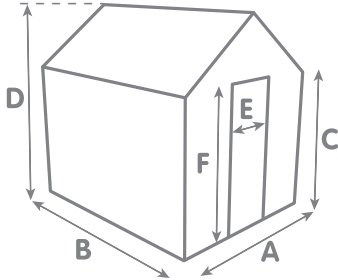

ALTON TRADITIONAL DWARF WALL

10' WIDE (3040MM)

- ✓ Assembly included
- ✓ Guttering & downpipes
- ✓ High eaves
- ✓ Louvres included

SPECIFICATION

- Red cedar frame - warm and pest resistant.
- Good eaves height (6')
- Louvres included
- Roof vents included
- Assembly included (on pre-prepared brick base)
- Extra high (6'6") inward opening hinged door

4L XXX

25% OFF

DIMENSIONS

- A = 3040mm (10')
- B = See table
- C = 1840mm (6')
- D = 2500mm (8'2")
- E = 750mm 2'6"
- F = 2000mm 6'6"

Only build your brick base once you have the official base plan.

Louvres as standard

Eaves braces

Strong cedar frame

Nominal Base length	5'6"	8'0"	10'6"	13'0"	15'7"	17'11"	20'5"
Actual base length (B)	1670mm	2430mm	3200mm	3960mm	4750mm	5480mm	6240mm
Greenhouse – treated cedar wood	£3,105	£3,516	£4,006	£4,660	£5,149	£5,477	£6,133
No. of roof vents as standard	One	One	Two	Two	Two	Three	Four
No. of side louvre vents	Two	Two	Four	Four	Six	Six	Eight
Guttering/downpipes (both sides)	✓	✓	✓	✓	✓	✓	✓