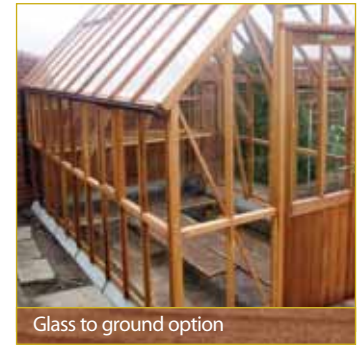

ALTON VICTORIAN 10' WIDE (3061MM)

- ✓ Toughened Glass ✓ Cedar ✓ Concrete kerbs ✓ Auto-vents ✓ Side vents ✓ Hinged door

SPECIFICATION

- Red Cedar Frame - warm and pest resistant
- Extra height for stable atmosphere
- Very good level of ventilation
- Assembly by Alton included
- Guttering & downpipes included
- Staging & shelving option
- Concrete base kerbs for strong anchorage

AL R56

25% OFF

Glass to ground option

Dwarf wall version - less 10%

DIMENSIONS

- A = 3061mm (10')
- B = See table
- C = 1608 (5'3")
- D = 3210mm (10'6")
- E = 744mm (2'5")
- F = 2016mm (6'4")

All height measurements include the base kerbs.