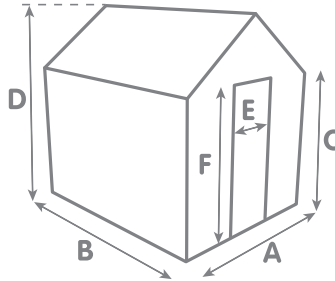

ALTON VICTORIAN 10' WIDE (3061MM)

- ✓ Toughened Glass ✓ Cedar ✓ Concrete kerbs ✓ Auto-vents ✓ Side vents ✓ Hinged door

SPECIFICATION

- Red Cedar Frame - warm and pest resistant
- Extra height for stable atmosphere
- Very good level of ventilation
- Assembly by Alton included
- Guttering & downpipes included
- Staging & shelving option
- Concrete base kerbs for strong anchorage

AL R56

25% OFF

Glass to ground option

Dwarf wall version - less 10%

DIMENSIONS

- A = 3061mm (10')
- B = See table
- C = 1608 (5'3")
- D = 3210mm (10'6")
- E = 744mm (2'5")
- F = 2016mm (6'4")

All height measurements include the base kerbs.

Only Alton have kerbs!

Traditional quality

Auto-vents standard

Nominal Base length	7'11"	10'5"	13'0"	15'5"	18'	20'6"	5' Extension
Actual base length (B)	2410mm	3162mm	3947mm	4699mm	5484mm	6240mm	1520mm
Greenhouse Cedar treated half boarded	£6,944	£7,836	£9,793	£9,789	£11,153	£12,265	£2,351
Concrete base kerbs (natural colour)	✓	✓	✓	✓	✓	✓	✓
Toughened glass	✓	✓	✓	✓	✓	✓	✓
No of roof vents (automatic)	Two	Four	Four	Six	Six	Eight	Two
No of side vents	Two	Four	Four	Six	Six	Eight	Two
Guttering & downpipes	✓	✓	✓	✓	✓	✓	✓

SPECIAL OFFER PRICE £5,208 £5,877 £6,595 £7,342 £8,365 £9,198 £1,763

AL Product Code 1879 1880 1881 1882 1883 2881 N/A

Staging (full length one side) 908mm wide ~~£354~~ £241 ~~£484~~ £363 ~~£661~~ £496 ~~£772~~ £579 ~~£974~~ £731 ~~£1056~~ £792 ~~£212~~ £234
High level shelf ~~£177~~ £133 ~~£230~~ £173 ~~£272~~ £204 ~~£319~~ £239 ~~£372~~ £279 ~~£407~~ £305 ~~£430~~ £298