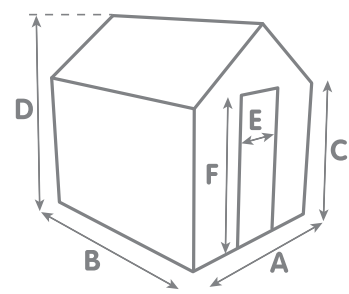

# ALTON VICTORIAN 7'8" WIDE (2331MM)

- ✓ Elegant traditional greenhouse
- ✓ Toughened Glass
- ✓ Cedar
- ✓ Concrete kerbs
- ✓ Auto-vents standard
- ✓ Side vents
- ✓ Hinged door with mortice lock

## SPECIFICATION

- Red Cedar Frame - warm and pest resistant
- Extra height for stable atmosphere
- Very good level of ventilation
- Assembly by Alton included
- Guttering & downpipes included
- Staging & shelving option
- Concrete base kerbs for strong anchorage

## DIMENSIONS

- A = 2331mm (7'8")
- B = See table
- C = 1608 (5'3")
- D = 2844mm (9'4")
- E = 744mm (2'5")
- F = 2016mm (6'4")

All height measurements include the base kerbs.

Only Alton have kerbs! Mortice lock Auto-vents standard